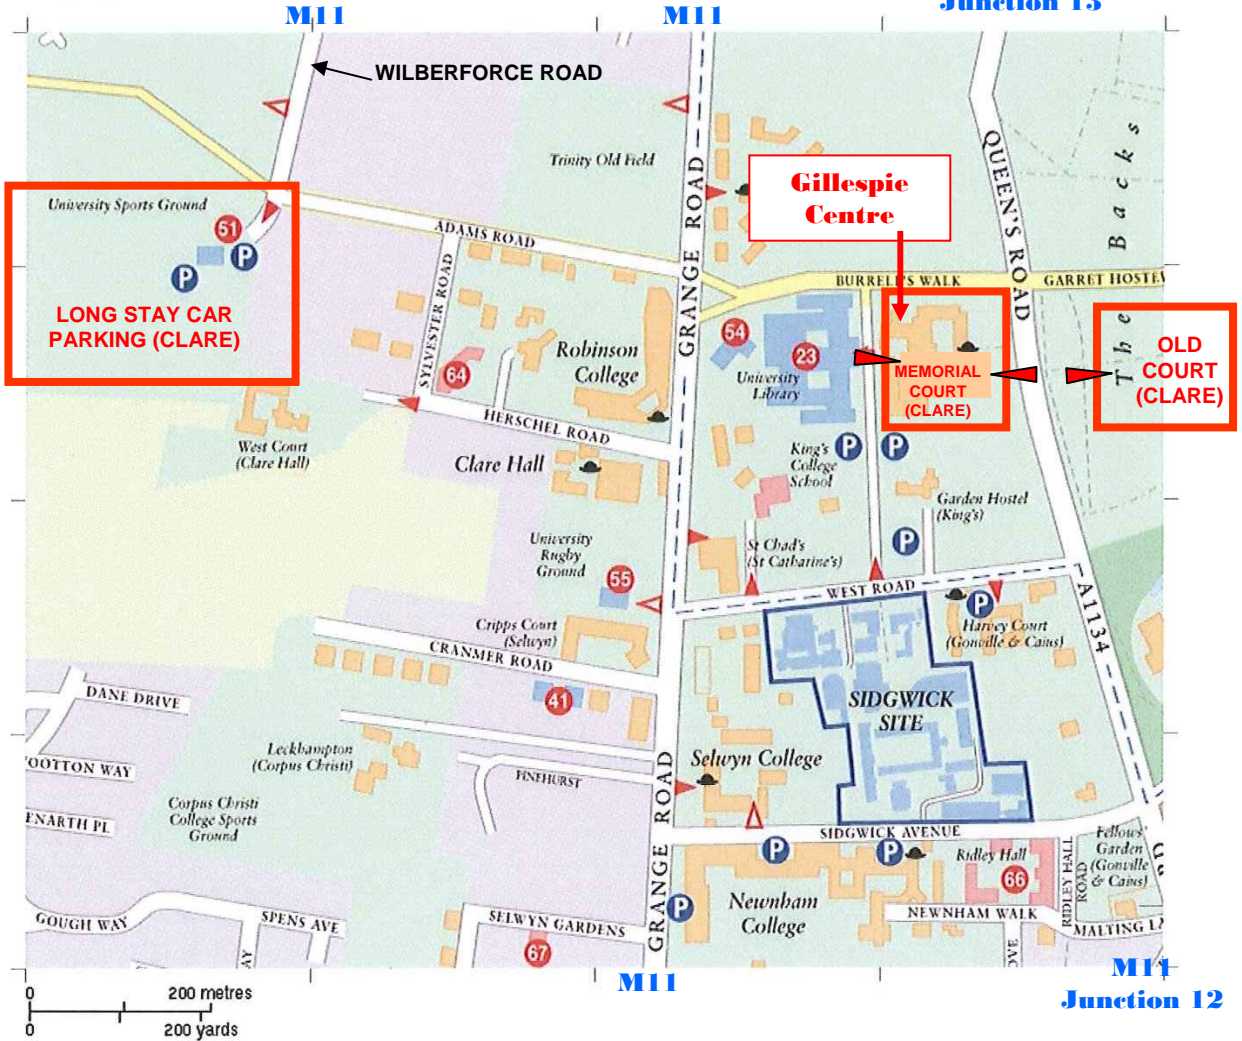

West Cambridge Site

The following locations are marked by numbers or initials:

- 23 Cambridge University Library
- 41 Taylor-Schechter Genizah Research Unit  
Lauterpacht Research Centre for International Law
- 51 Sports clubs of the University - Athletics  
Sports clubs of the University - Hockey  
Wilberforce Road Sports Ground
- 54 Sports clubs of the University - Real Tennis
- 55 Sports clubs of the University - Rugby Union  
University Rugby Ground
- 64 Needham Research Institute
- 66 Ridley Hall Theological College  
Theology through the Arts
- 67 Tyndale House